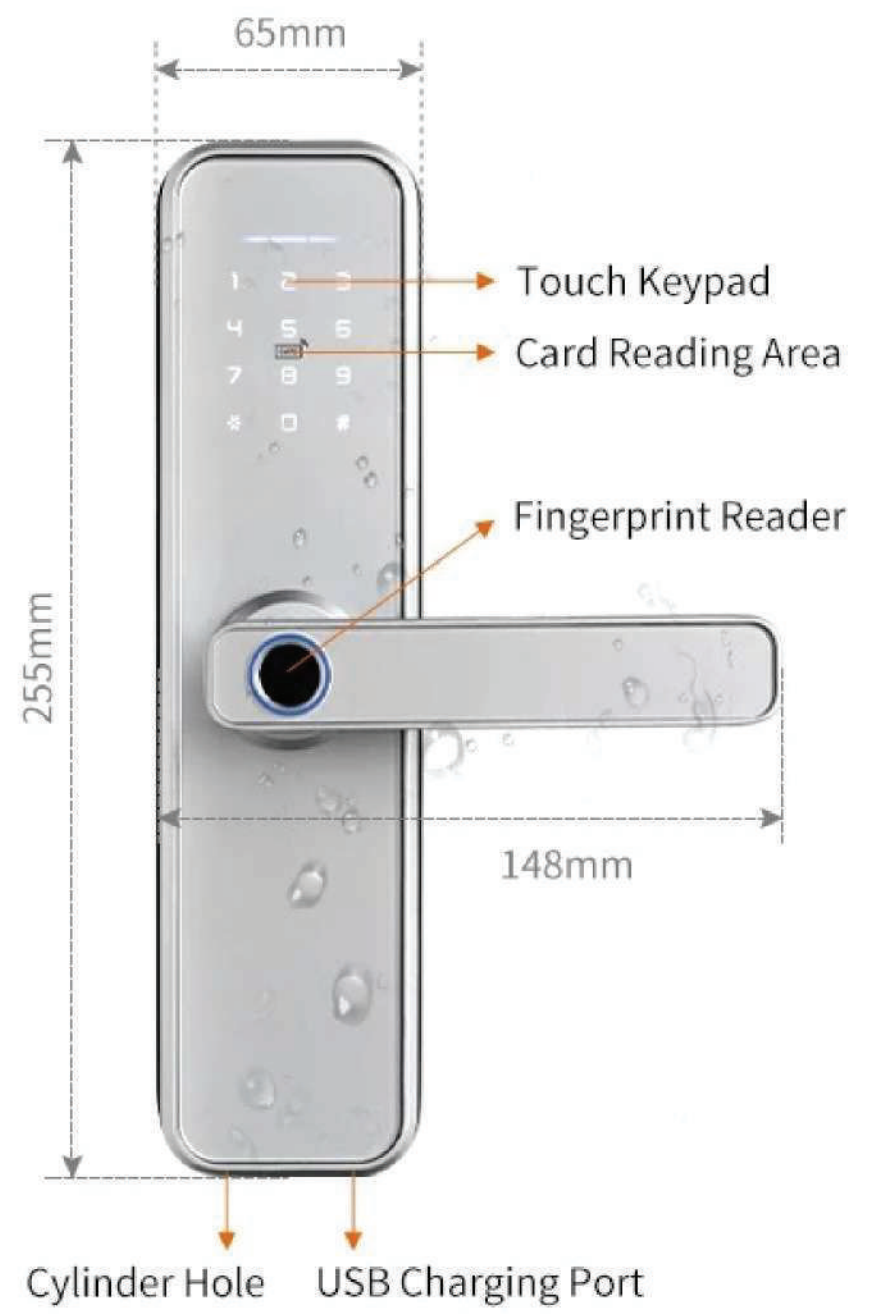

Mortise Options

① ② ③ ④
Example: 24×240 (35 85)

↑
This size is not important

AA battery low power consumption available for one year

USB emergency power supply is also available

1 year

Low power
dissipation

Energy

Battery Box

4 pcs AA
alkaline batteries

Set Button

Deadbolt

Waterproof
Rubber

Set Button

ELITE