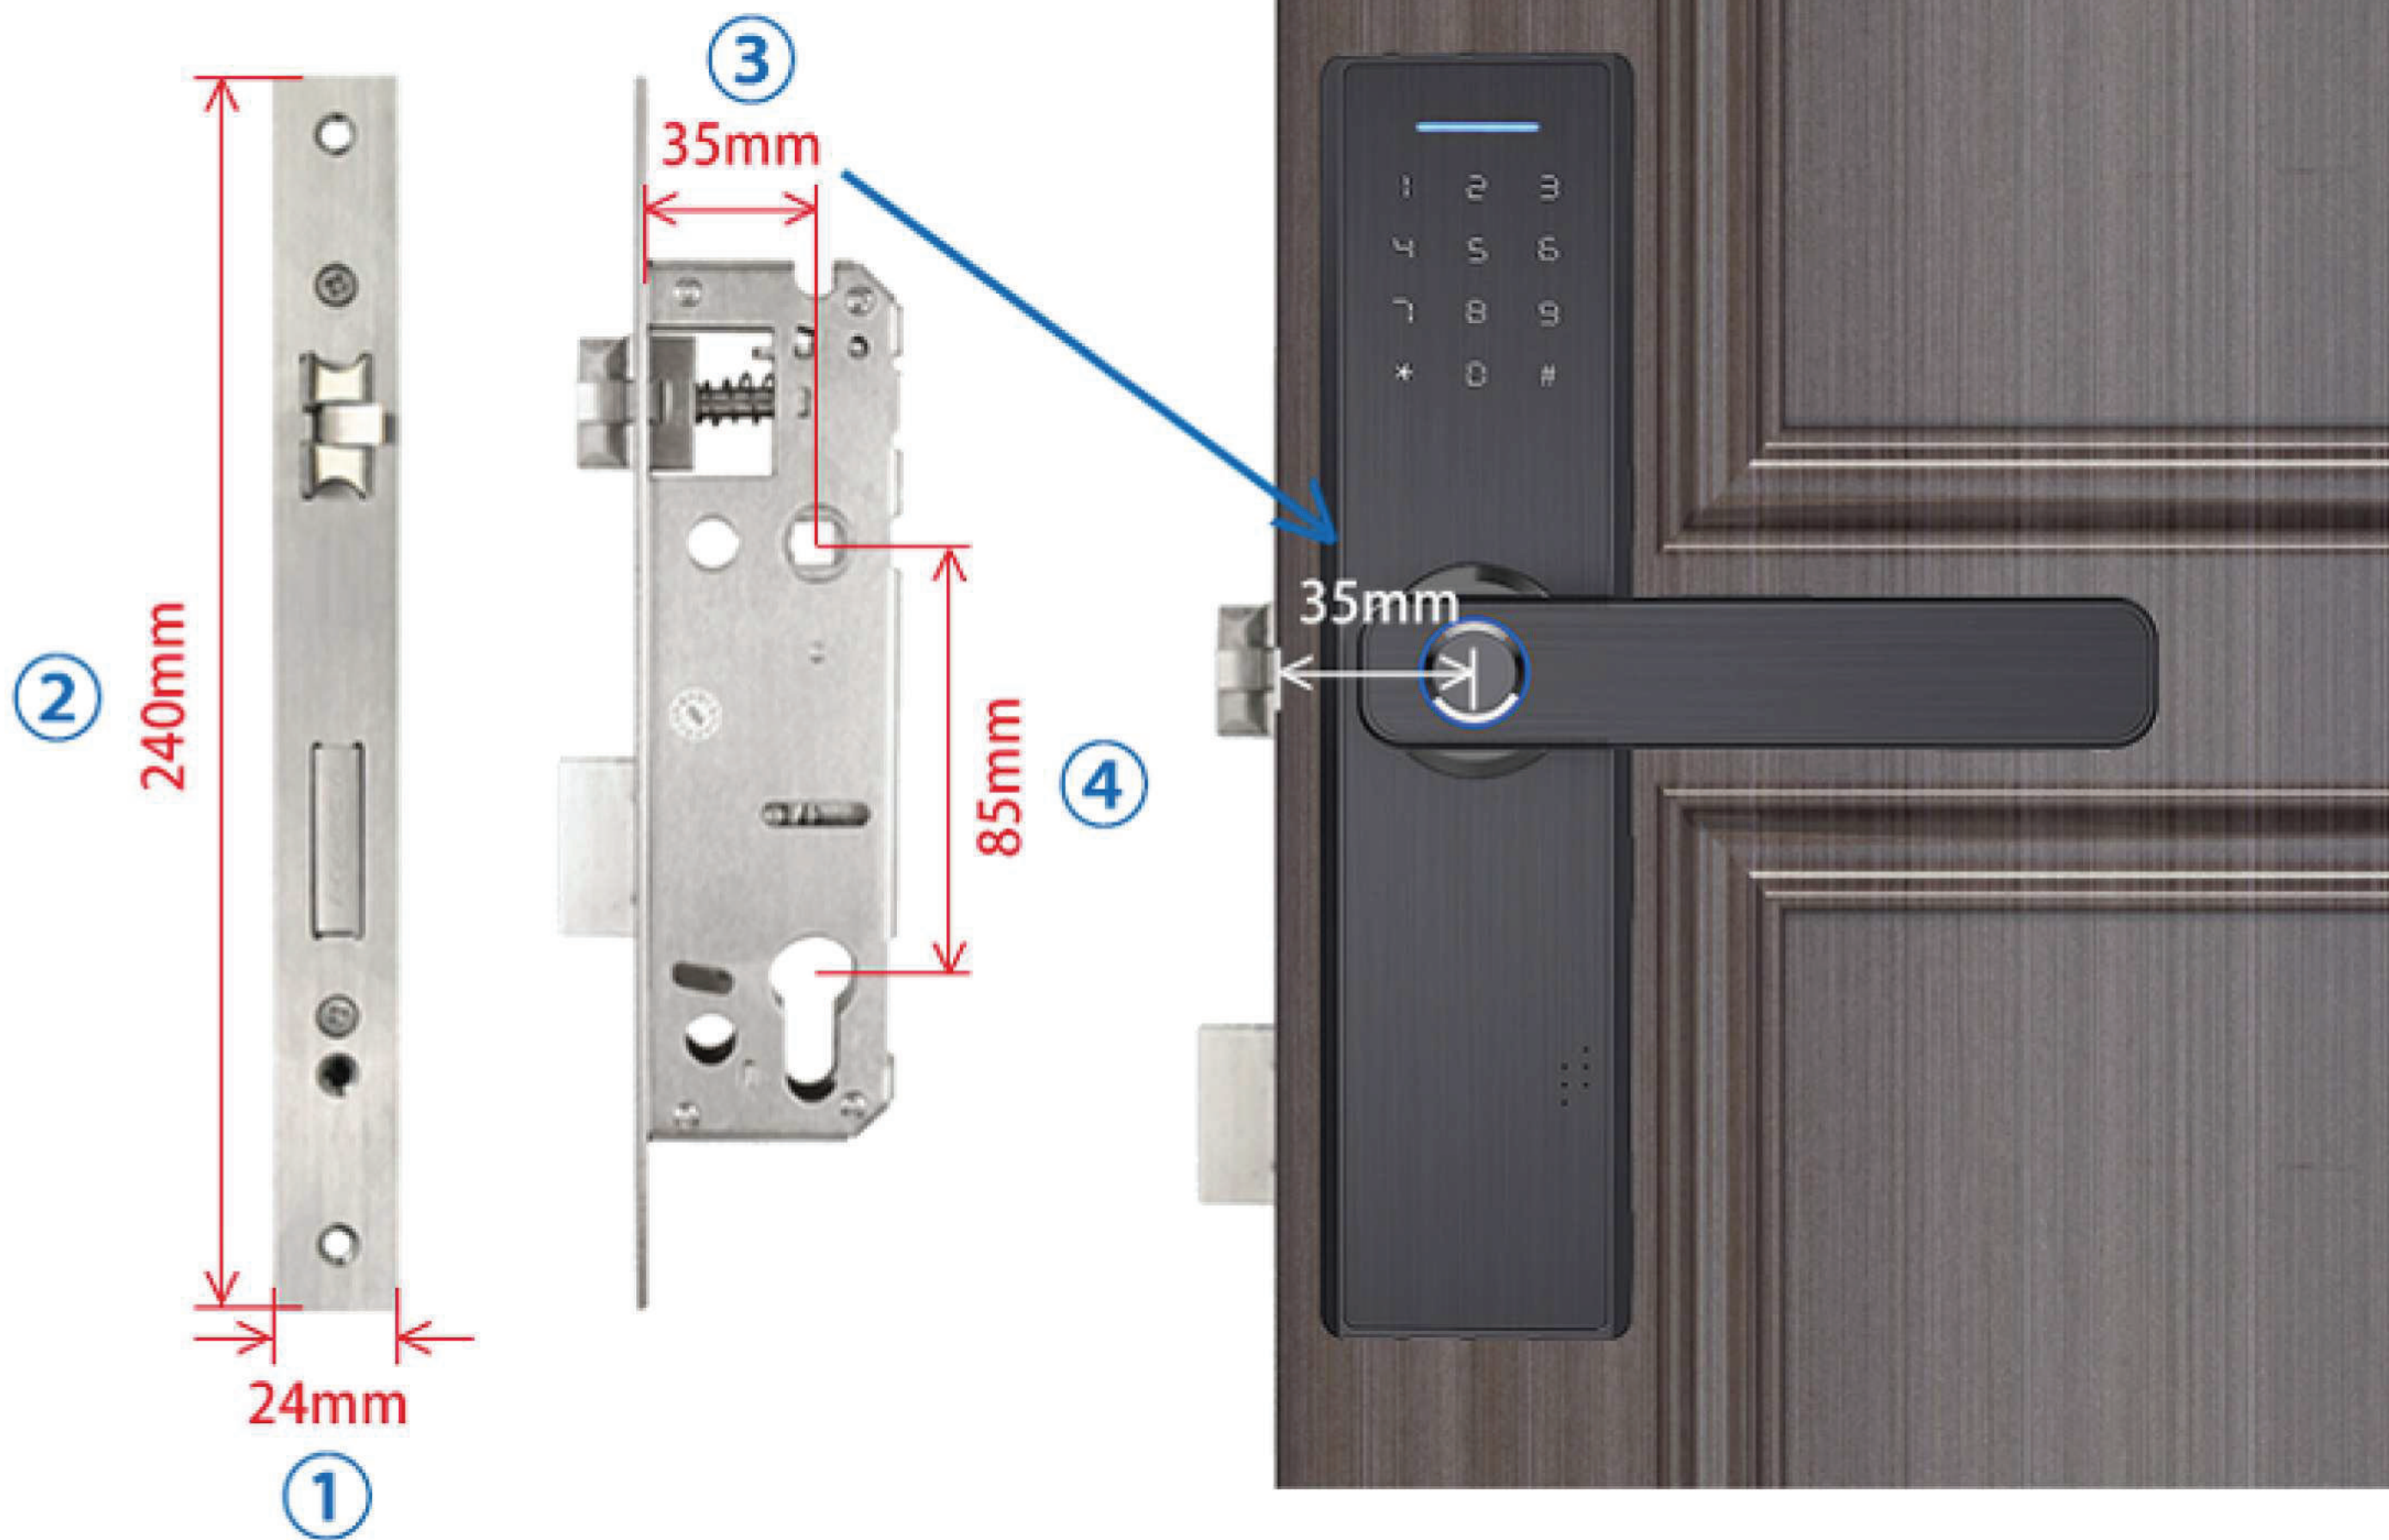

Passcode Unlock

Smart Card Unlock

Metal Key Unlock

48mm

255mm

135mm

21mm

65mm

Mortise Options

① ② ③ ④
Example: 24×240 (35 85)

↑
This size is not important

AA battery low power consumption available for one year

USB emergency power supply is also available

1 year

Low power
dissipation