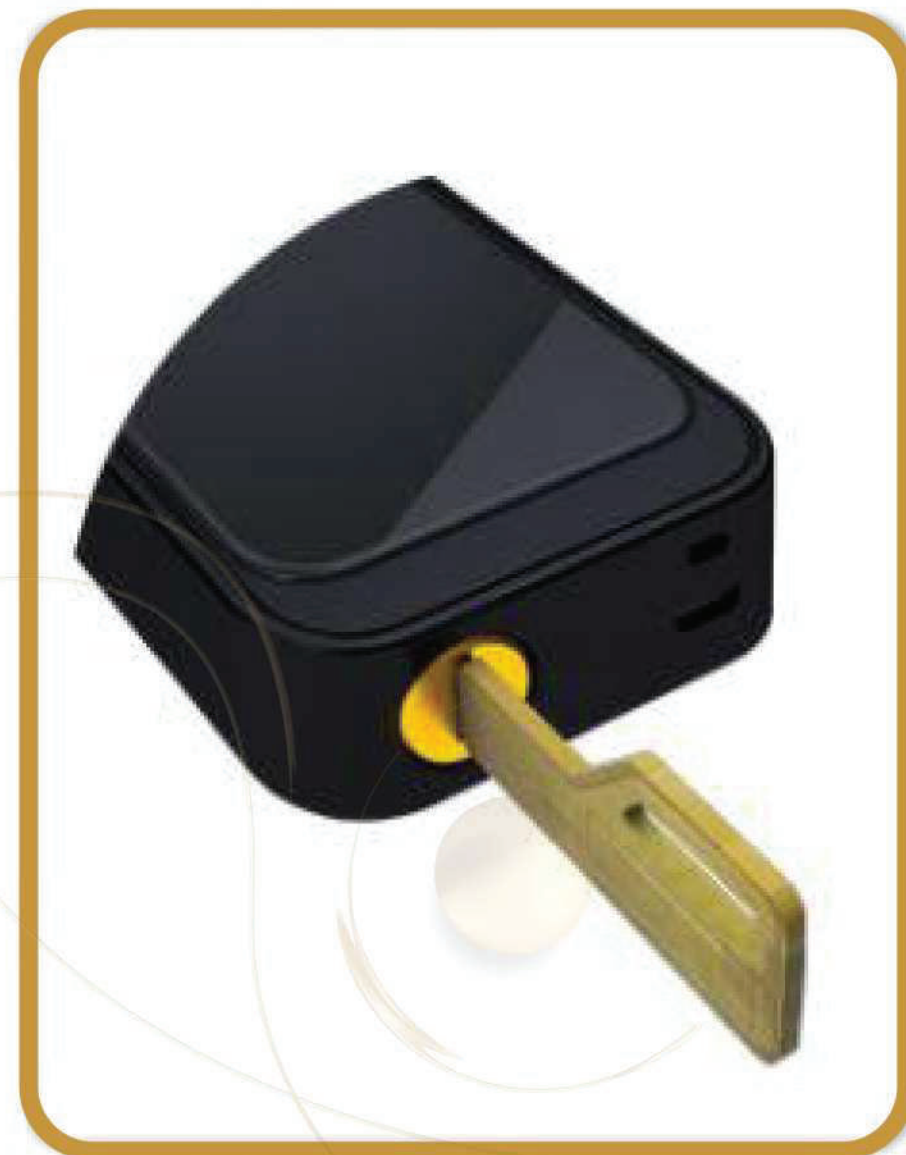

Best choice for hotel and apartment

No network
available

One-time
passcode

time-limited
passcode

A graphic advertisement for a smart lock. The background features a dark smartphone with a numeric keypad (1-9, *, 0, #) and a glowing blue fingerprint scanner. A transparent blue cylinder with a fingerprint icon is positioned over the scanner. Golden, swirling lines are scattered across the scene. At the top left, the text 'SMART LOCK' is inside a brown rounded rectangle. Below it, the main title 'Fast fingerprint recognition' is in large, bold black font. On the left side, three performance metrics are listed: 'Semiconductor Biometrics', '≤ 0.001%* FAR', '≤ 0.01%* FARR', and '≤ 0.5s* Recognition speed'.

More convenient and safer

Unlocking via
MicroUSB

Unlocking via
false key

Multiple safety

Simple operation, more safety

Lift the handle to lock

Electronic lock

In the case of anti-locking, only users with administrator rights can open the door. Ordinary users cannot open the door.

Multiple alarm

If the door lock is pried open, it will make a loud noise to scare off the burglar and give the house owner a notice to call the police in time.

Low power alarm

Anti-skid alarm

TT lock APP

Fingerprint Unlock

Passcode Unlock

Smart Card Unlock

Metal Key Unlock

48mm

255mm

135mm

21mm

65mm