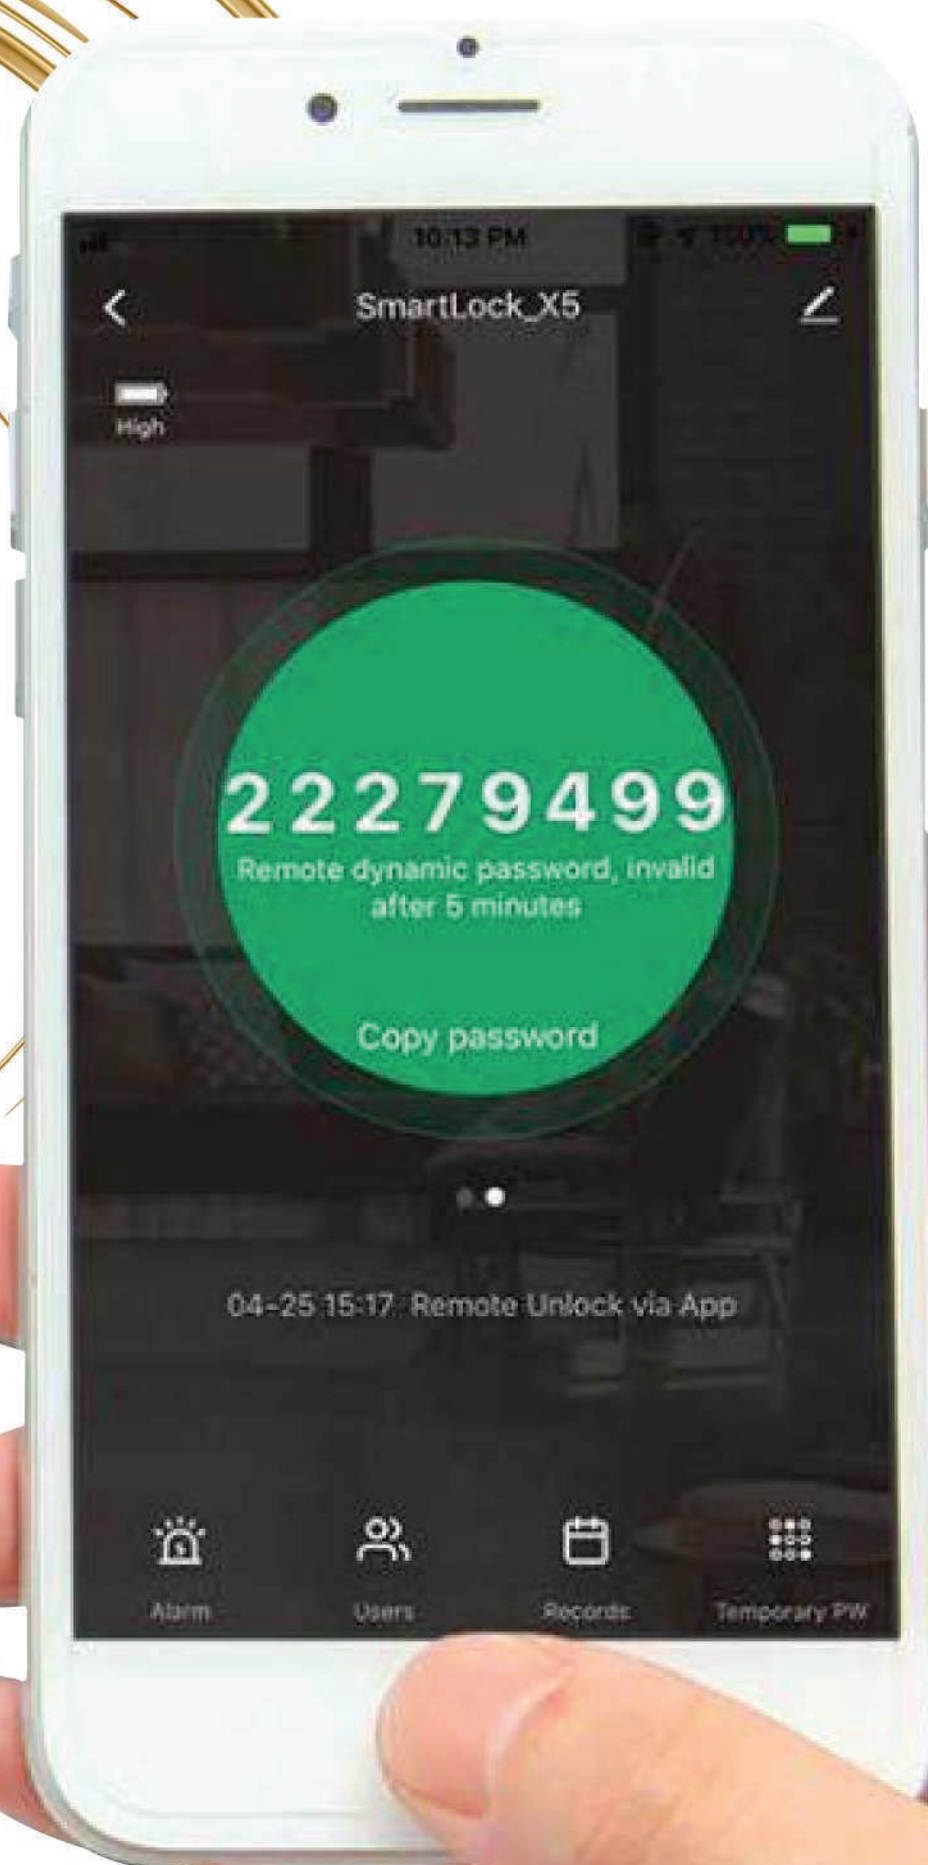

Best choice for hotel and apartment

No network
available

One-time
passcode

time-limited
passcode

A graphic advertisement for a smart lock. The background features a dark smartphone with a numeric keypad (1-9, *, 0, #) and a glowing blue fingerprint scanner. A transparent blue cylinder with a fingerprint icon is positioned over the scanner. Golden, swirling lines are scattered across the scene. At the top left, the text 'SMART LOCK' is inside a brown rounded rectangle. Below it, the main title 'Fast fingerprint recognition' is in large, bold black font. On the left side, three performance metrics are listed: 'Semiconductor Biometrics', '≤ 0.001%* FAR', '≤ 0.01%* FARR', and '≤ 0.5s* Recognition speed'.

Recognition speed

HOTEL SMARTLOCK

**Encrypted IC card
prevent copying**

HOTEL SMARTLOCK

Virtual password Anti-voyeur

16-digit virtual passcode to unlock, including 6-11 user passcode

634 **857140** 264#
↑ user passcode ↑
└ virtual passcode ┘

Smart your home smart your life.

Unlocking
remotely

Time-limited
passcode

Temporary
passcode

Time-limited passcode for all your family members

Send one-time passcode via App to facilitate family members and friends access

Cloud service

Gateway Zigbee/WiFi for different scenes

Office use

Open mode

You can open the door by pressing the handle directly. When you close the open mode, you need an authorized passcode or fingerprint to unlock the door.