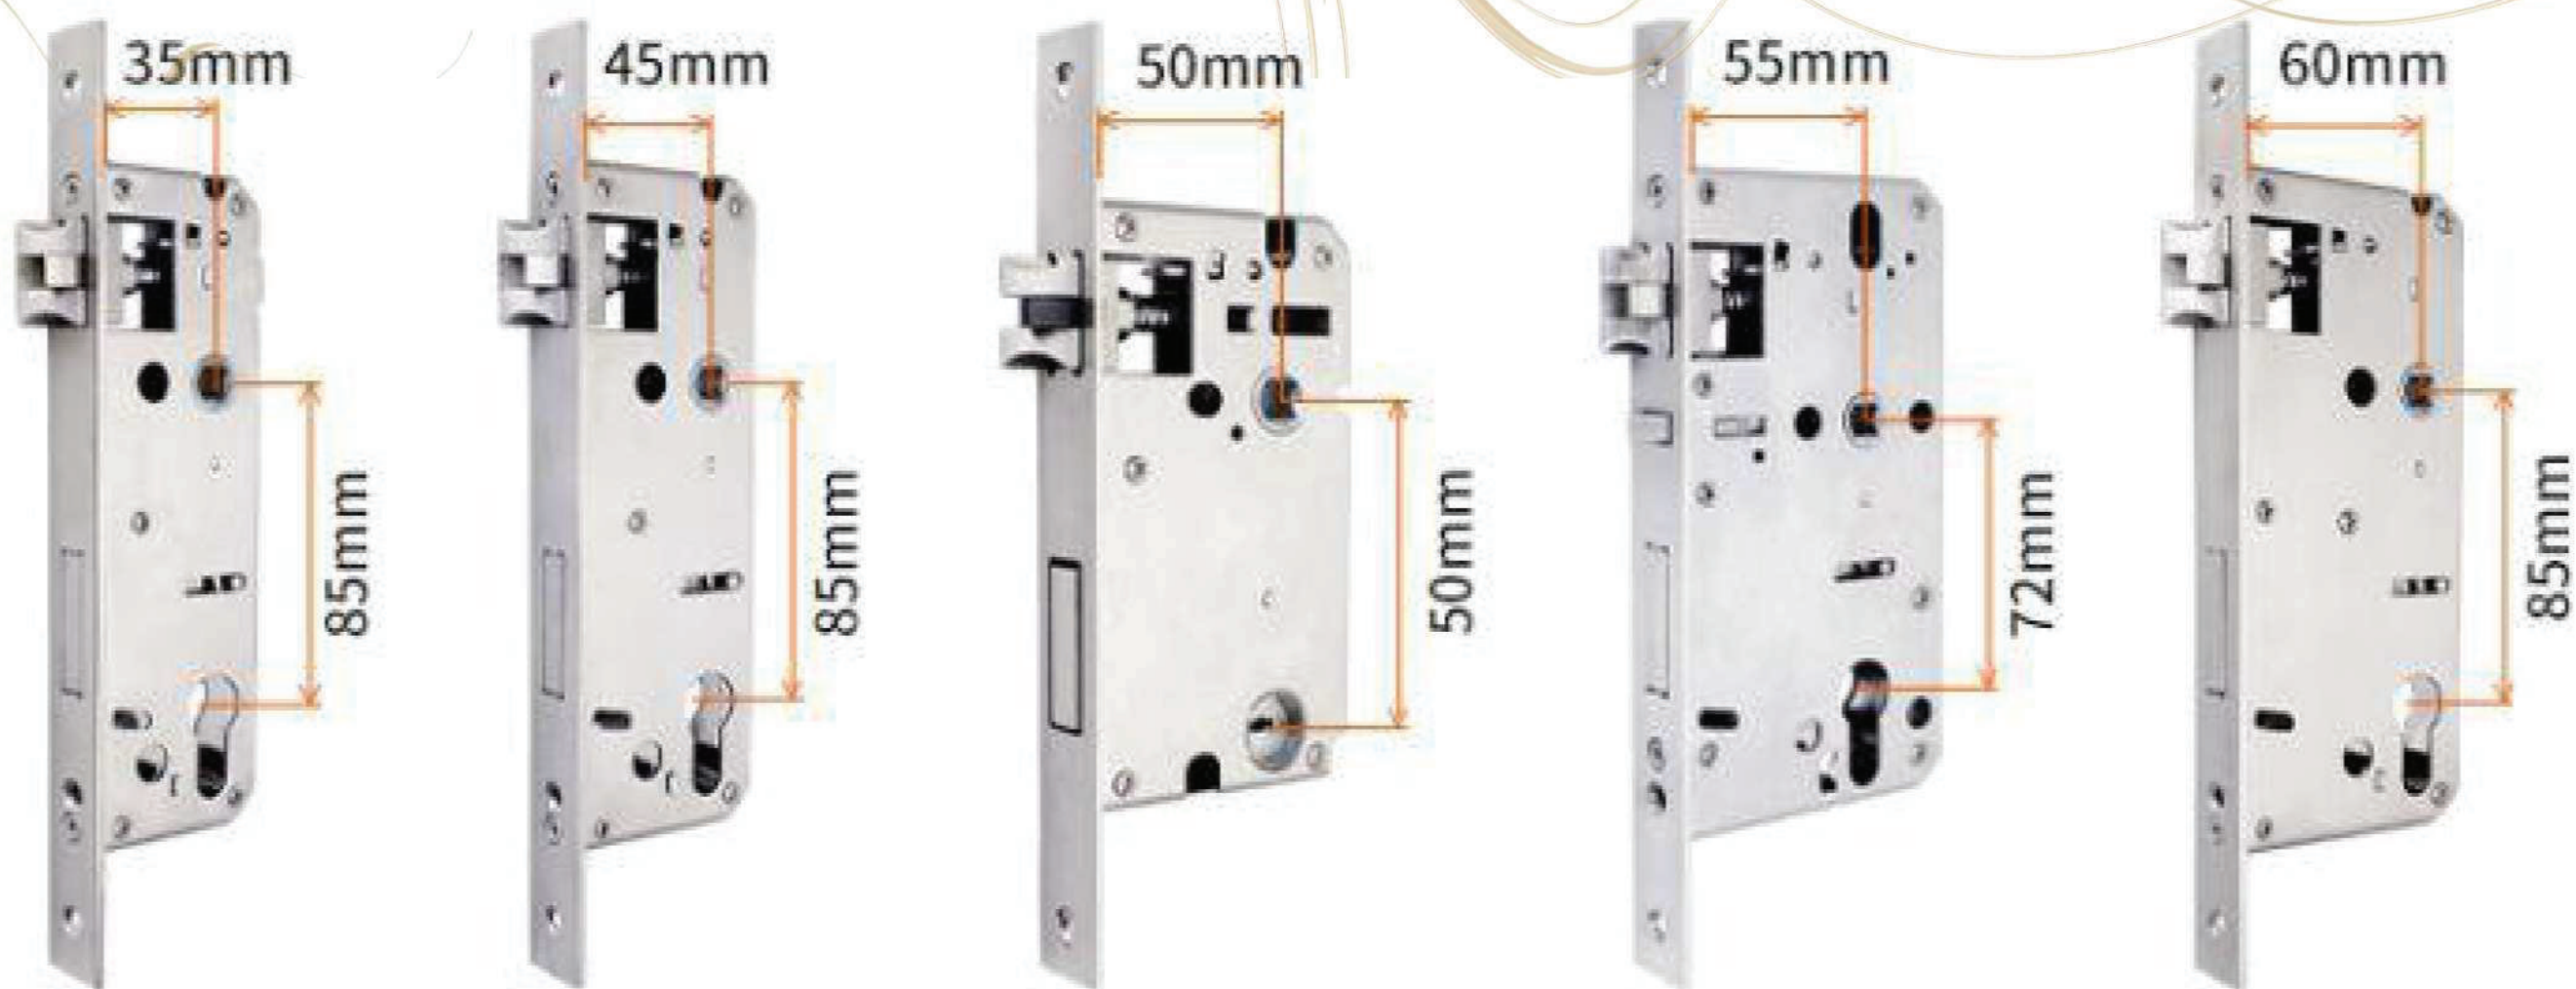

Passcode Unlock

Smart Card Unlock

Metal Key Unlock

48mm

255mm

135mm

21mm

65mm

Mortise Options

① ② ③ ④
Example: 24×240 (35 85)

↑
This size is not important

AA battery low power consumption available for one year

USB emergency power supply is also available

1 year

Low power
dissipation