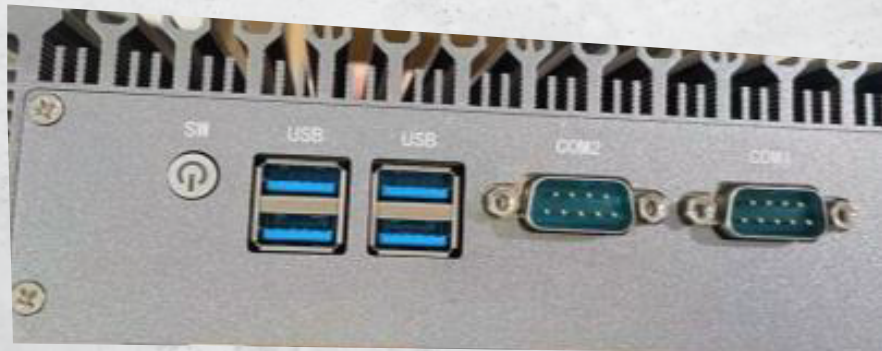

Corei5

8+128GB

Win10